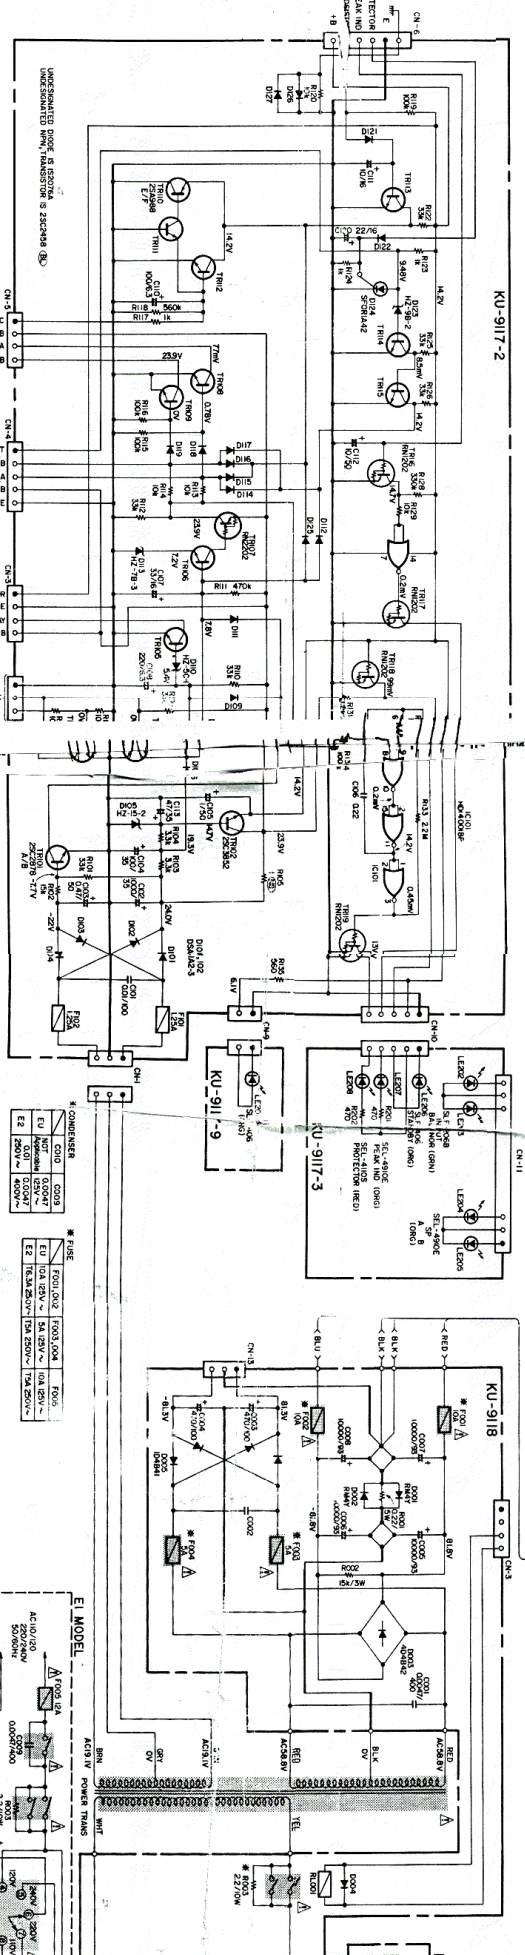

NOTE: Means important safety item, which must be replaced, when necessary, by a part specified or meeting the specification by the manufacturer.